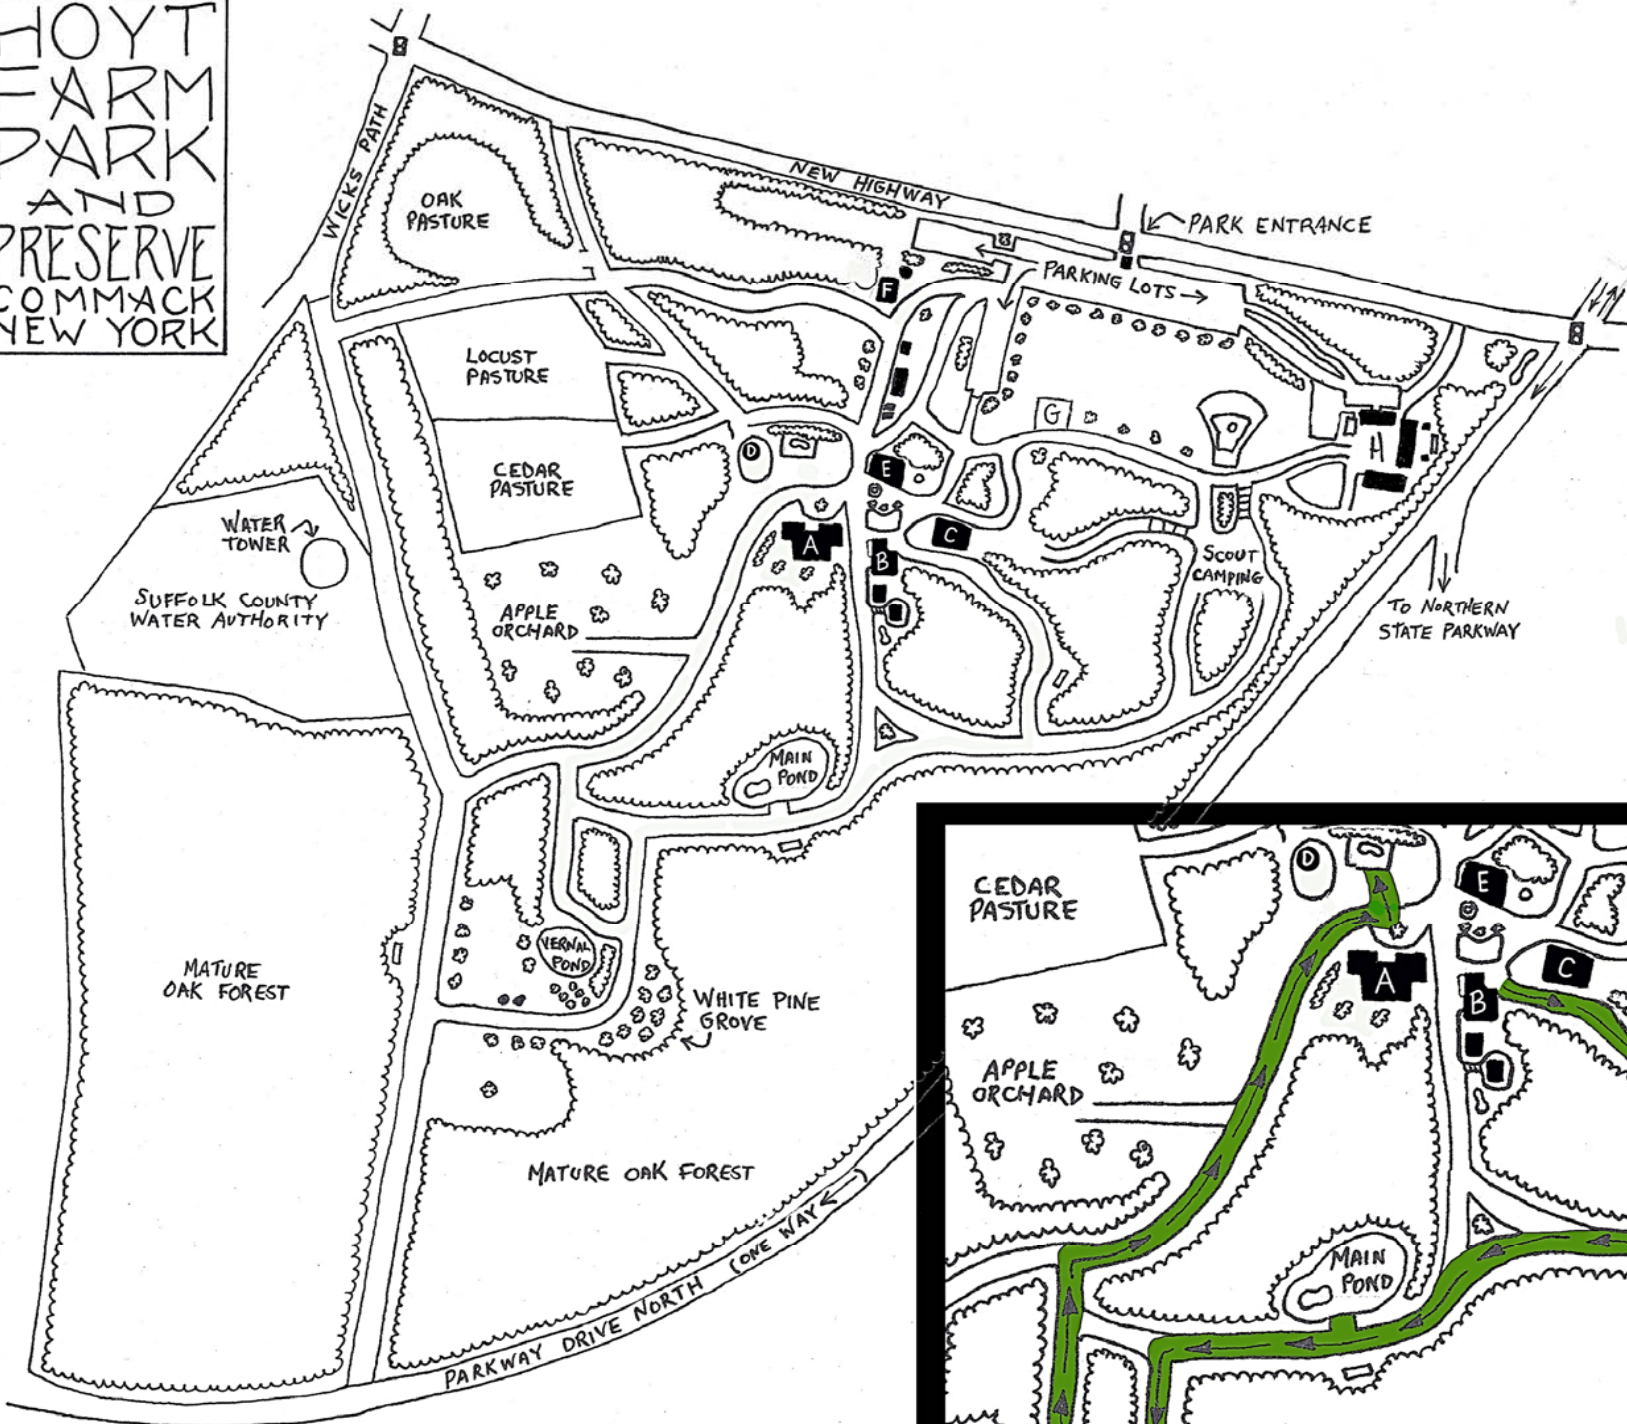

HOYT FARM PARK AND PRESERVE COMMACK NEW YORK

KEY	
TRAFFIC LIGHT	
FOREST	
TRAIL	
NATURE TRAIL	
BUILDING	
(A)	HOYT HOUSE
(B)	NATURE CENTER
(C)	BARN
(D)	WIGWAM
(E)	GARAGE
(F)	SCHOOL HOUSE
(G)	FLAG POLE
(H)	PAVILION